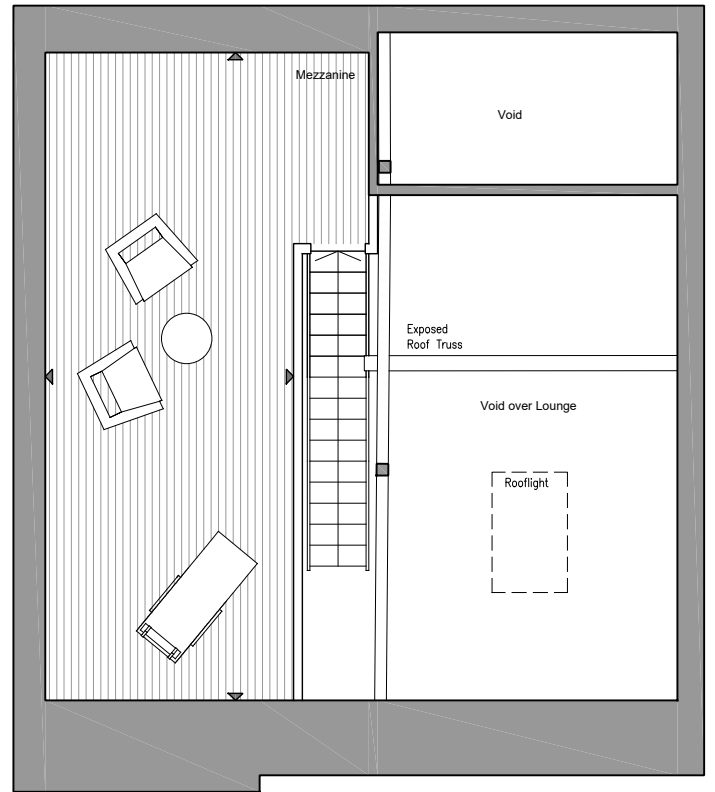

Second Floor

Mezzanine Floor

**88 Damask**  
**1-Bed Apartment**  
**84.1m<sup>2</sup> / 905ft<sup>2</sup>**

Lounge / Dining	4.40m x 6.00m
Kitchen	2.71m x 1.80m
Bedroom	2.93m x 3.87m
Bathroom	2.96m x 1.68m
Bathroom	2.93m x 7.70m

All room sizes are approximate structural dimensions and may vary due to normal building tolerances.

THE LINEN QUARTER  
 1 — THE DEPOT